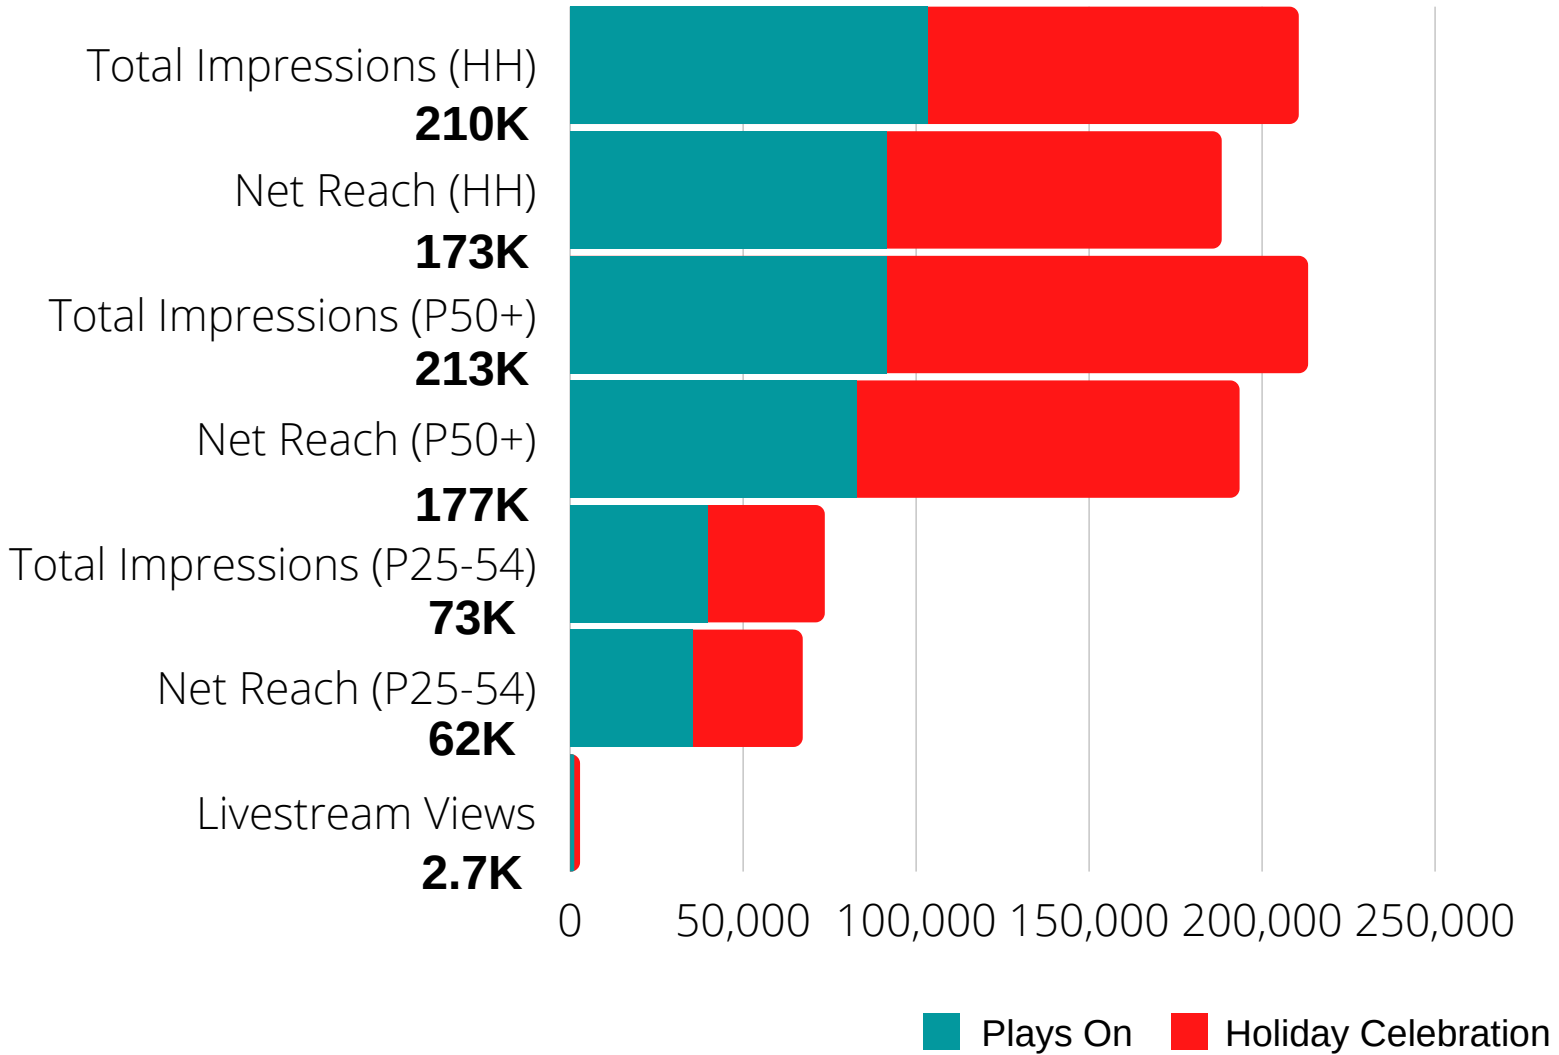

Atlanta Symphony Orchestra NBC Specials presented by

RECAP REPORT - DECEMBER 2020

Viewership Recap

ASO PLAYS ON

12/12 Sat 7-8P WXIA
(lead in NBC Nightly News, lead out NBC Prime)

12/13 Sun 11A-12N WXIA
(lead in Meet the Press, lead out NBC Sports)